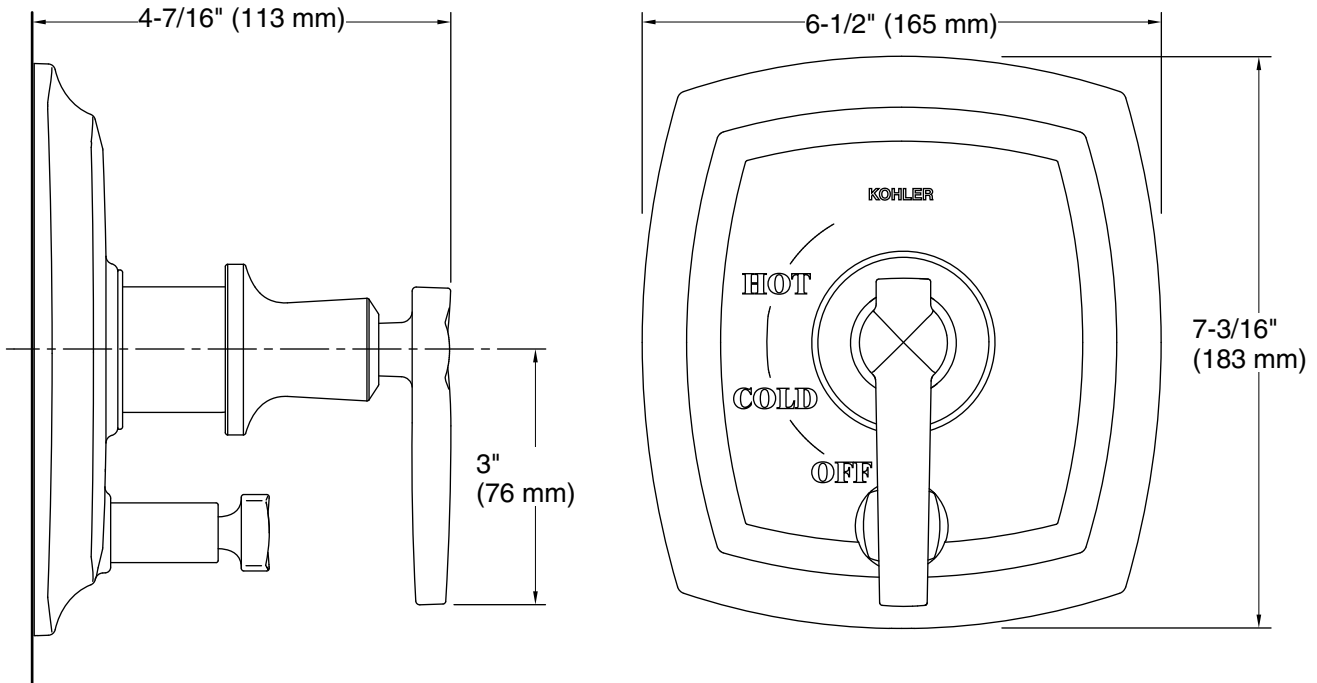

Technical Information

All product dimensions are nominal.

Notes

Install this product according to the installation instructions.

Avoid cross-flow conditions. Do not install shut-off device on either valve outlet.

Install straight pipe or tube drop of 7" (178 mm) to 18" (457 mm) with single elbow between the valve and wall-mount spout.

ADA, OBC, CSA B651 compliant when installed to the specific requirements of these regulations.